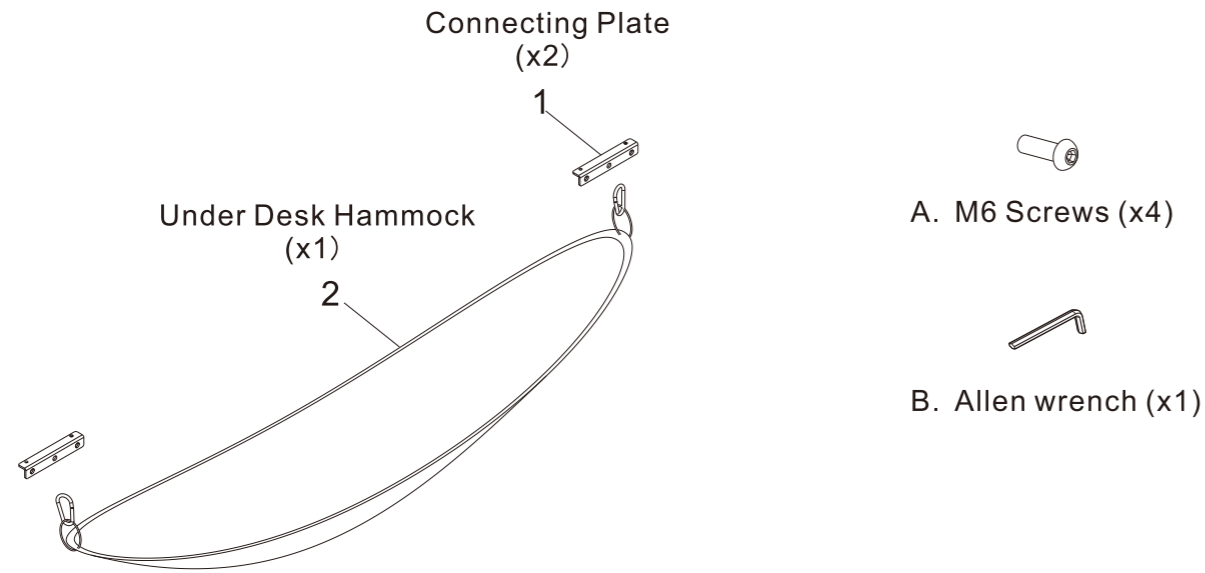

FLEXISPOT

220lbs
100 kg

Website: <https://www.flexispot.com/>
Email: contact@flexispot.com
Business hours: Monday-Friday 9:00-17:00 (PST)

Model: HK01
Under Desk Hammock HK01
Instruction Manual

Parts Included

Step 2: Install the connecting plate

Step 1: Loosen the screws

Step 3: Install hammock