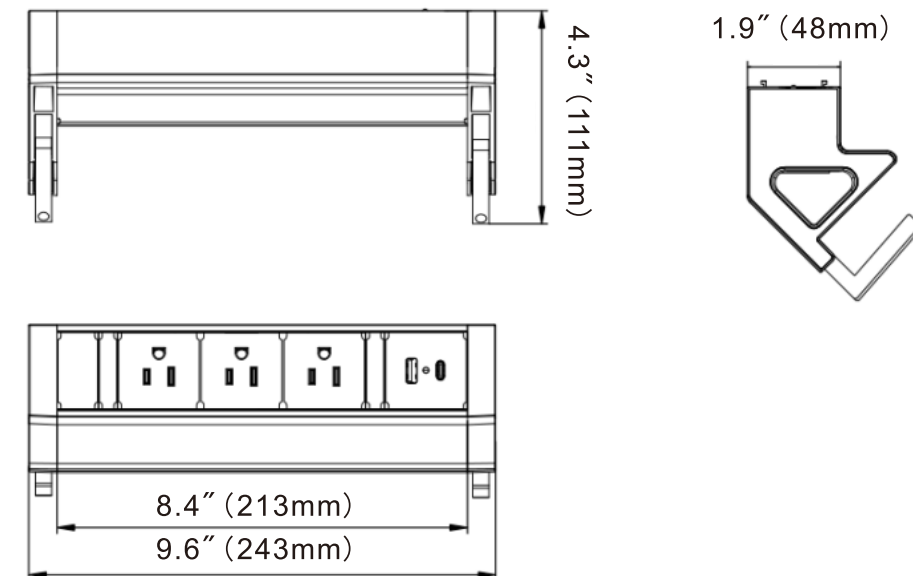

FLEXISPOT

Clamp Power With USB PS09B/PS09W

USER MANUAL

Website: www.flexispot.com
Tel: 1-855-421-2808
ADDRESS: 6475 Las Positas Rd. Livermore, CA 94551

SPECIFICATIONS

Rating	15A, 125V
Maximum Power	1875W
No. of Outlets	3
Cord Length	5.9ft
USB Ports	USB type A+C (DC5V, 3.1A total)

DIMENSIONS

WORKPLACE INSTALLATION

Put the product on the edge of desk. Use an allen wrench, clamp on.