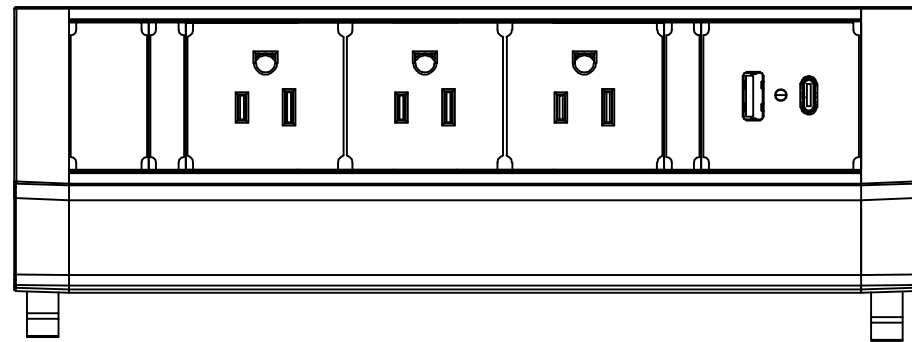

FLEXISPOT

Clamp Power With USB PS09B/PS09W

USER MANUAL

Website: www.flexispot.com
Tel: 1-855-421-2808
ADDRESS: 6475 Las Positas Rd. Livermore, CA 94551

SPECIFICATIONS

Rating	15A, 125V
Maximum Power	1875W
No. of Outlets	3
Cord Length	5.9ft
USB Ports	USB type A+C (DC5V, 3.1A total)

DIMENSIONS

WORKPLACE INSTALLATION

Put the product on the edge of desk. Use an allen wrench, clamp on.